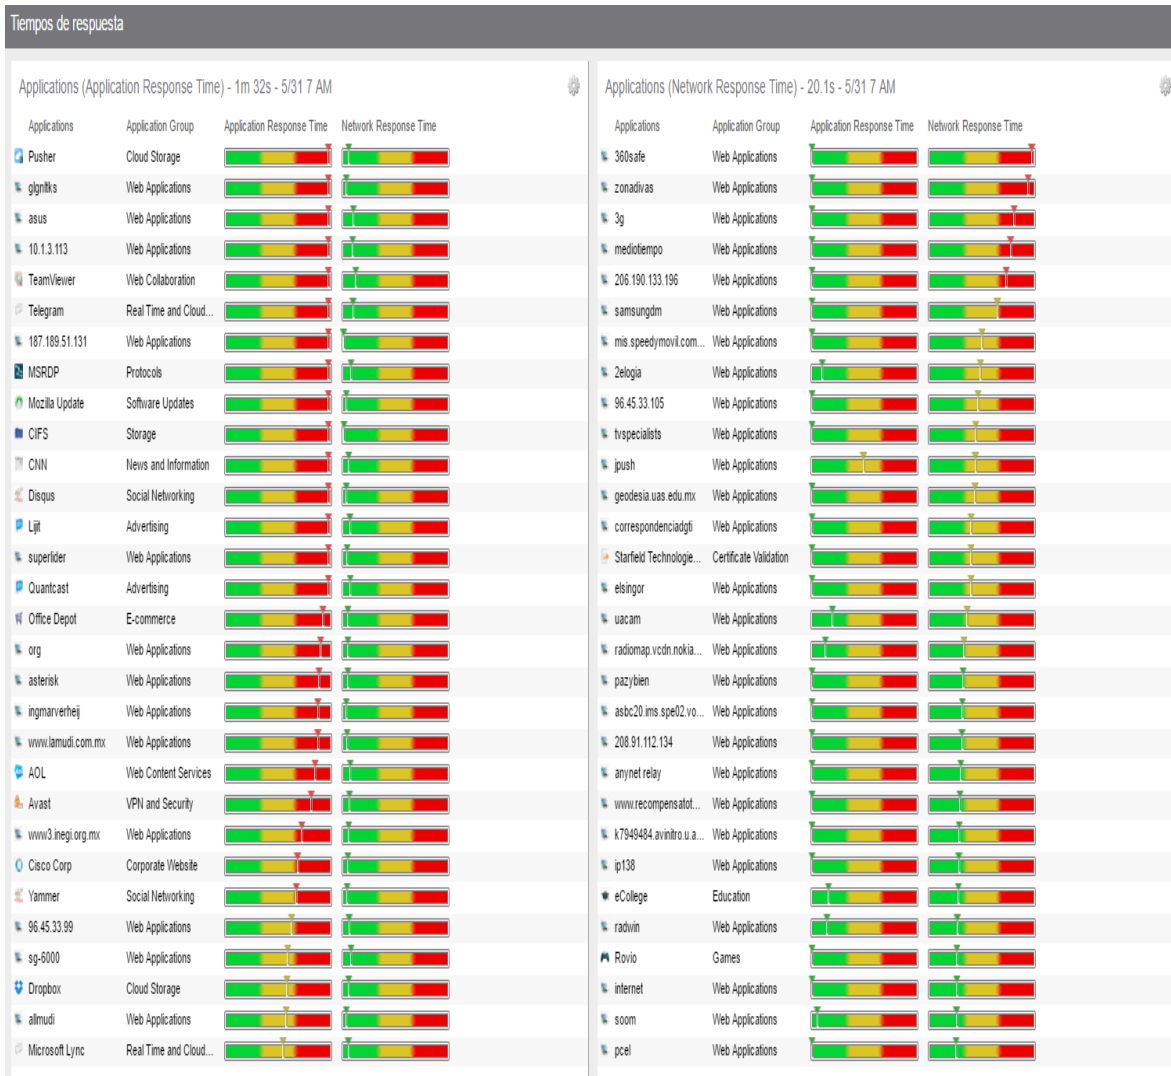

Tiempos de respuesta más altos: