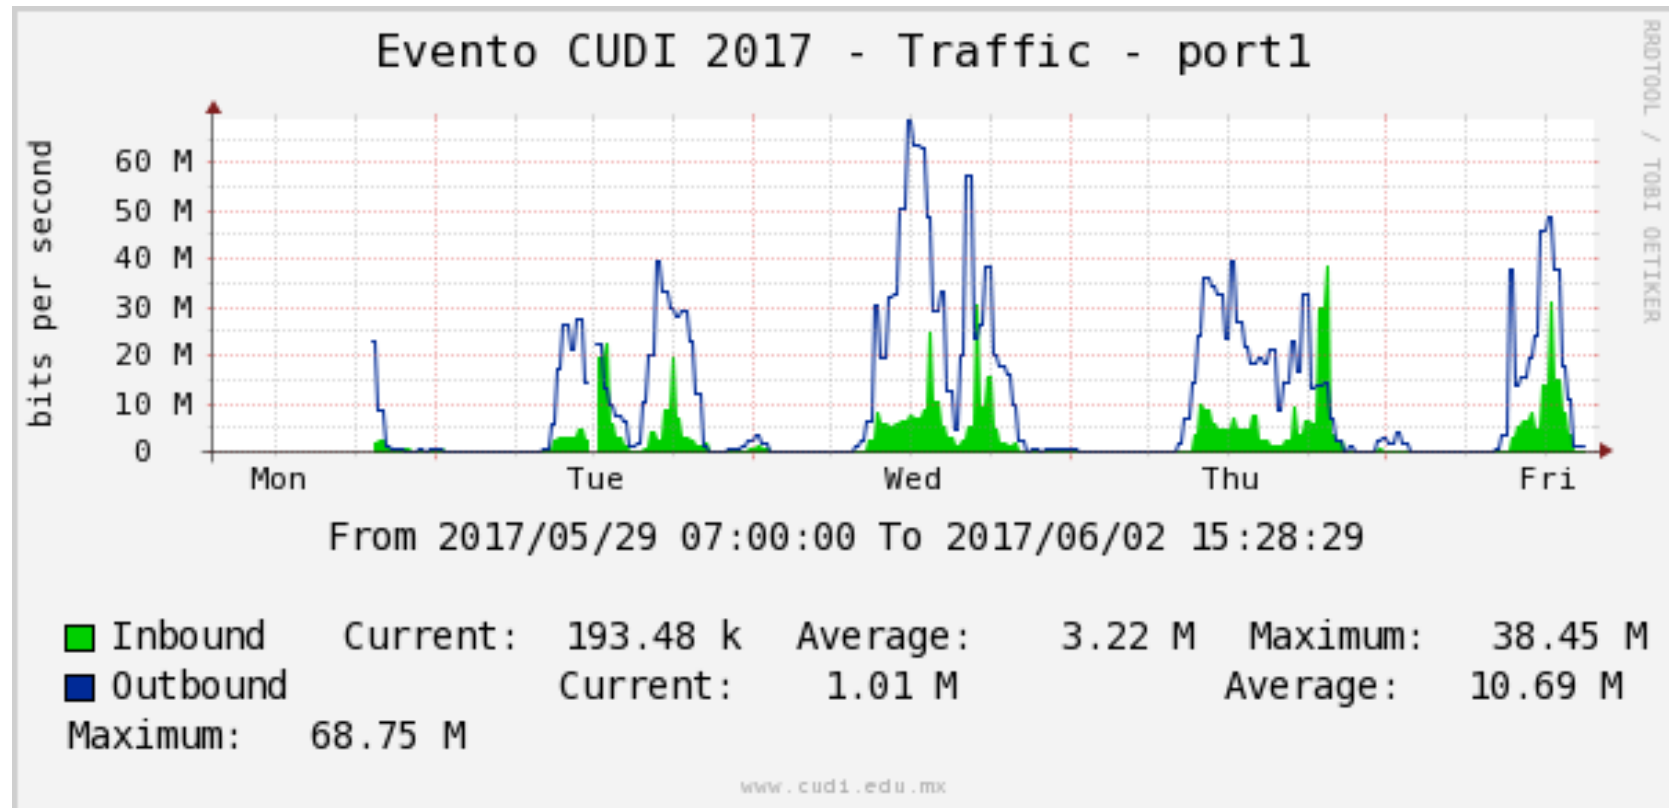

Evento CUDI Vallarta 2017

29 de Mayo a 02 de Junio 2017